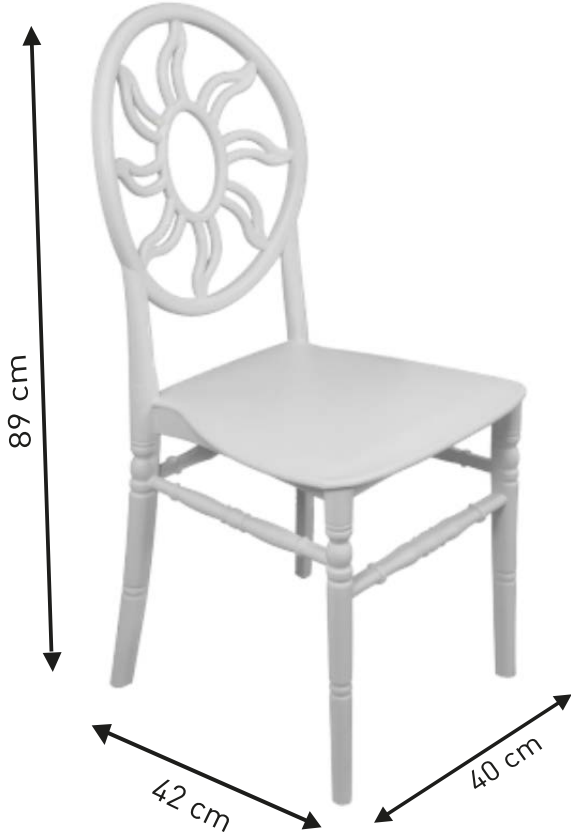

KAMILLA CHAIR

RENKLER
COLORS

GRI
GREY

SIYAH
BLACK

PAKET QUANTITY | 12 ADET PCS | KONTAYNER CONTAINER | 1400 ADET PCS | TIR TRUCK | 1600 ADET PCS