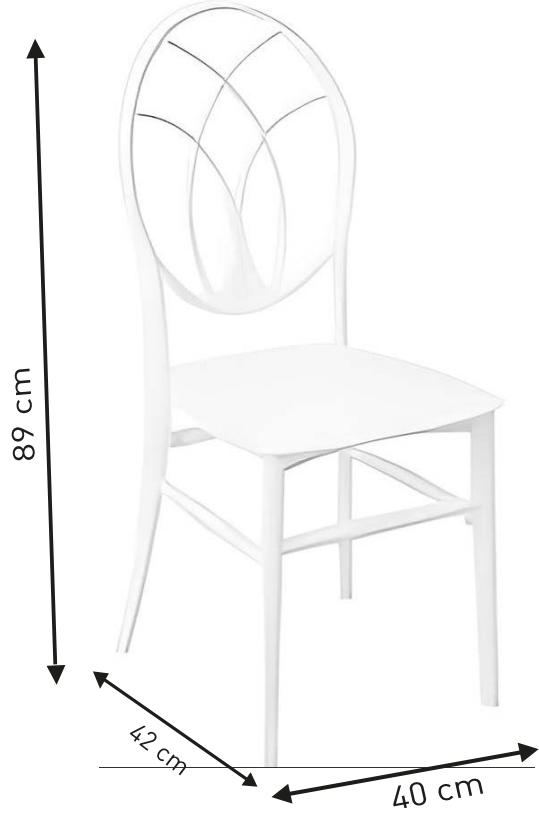

YILMAZ
MASACILIK

STICK CHAIR

RENKLER
COLORS

BEYAZ
WHITE

ALTIN
GOLD

SIYAH
BLACK

PAKET QUANTITY | 12 ADET PCS | KONTAYNER CONTAINER | 1400 ADET PCS | TIR TRUCK | 1600 ADET PCS