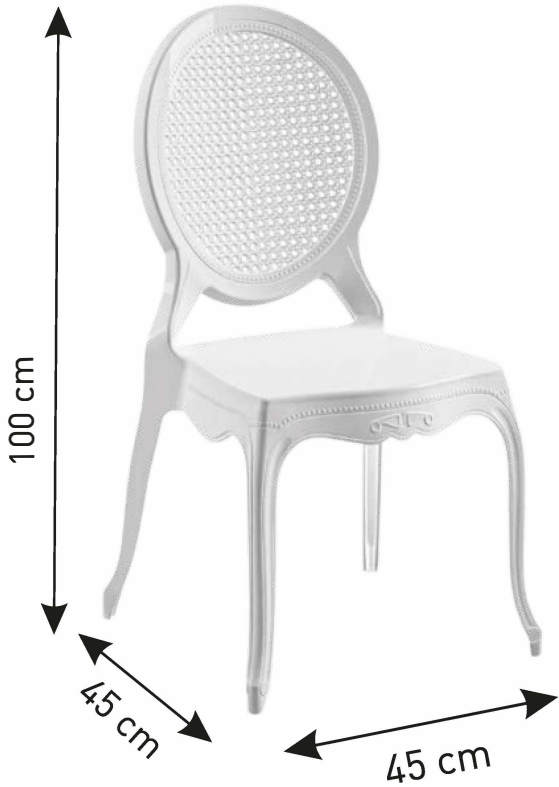

PERA CHAIR

RENKLER
COLORS

BEYAZ
WHITE

SIYAH
BLACK

ALTIN
GOLD

PAKET QUANTITY | 18 ADET PCS | KONTEYNER CONTAINER | 1250 ADET PCS | TIR TRUCK | 1500 ADET PCS