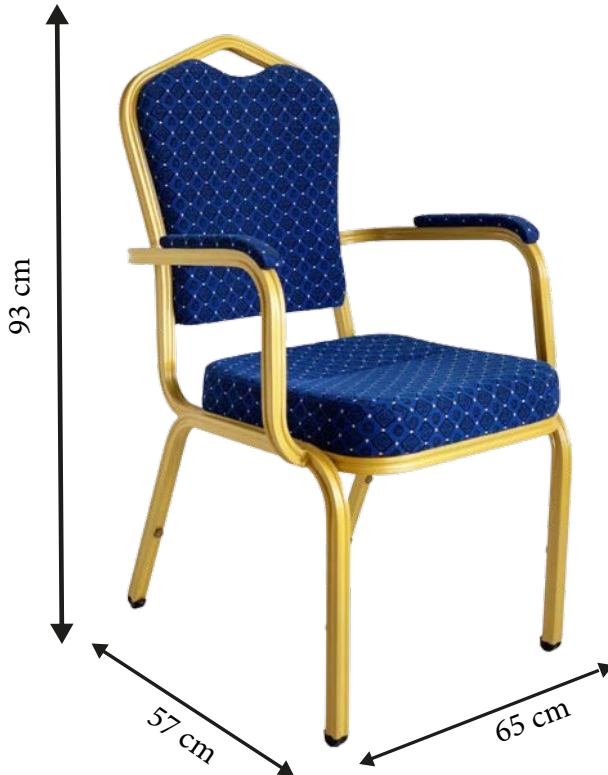

ARM HILTON CHAIR

RENKLER
COLORS

PAKET QUANTITY | 12 ADET PCS
KONTEYNER CONTAINER | 1000 ADET PCS
TIR TRUCK | 1250 ADET PCS