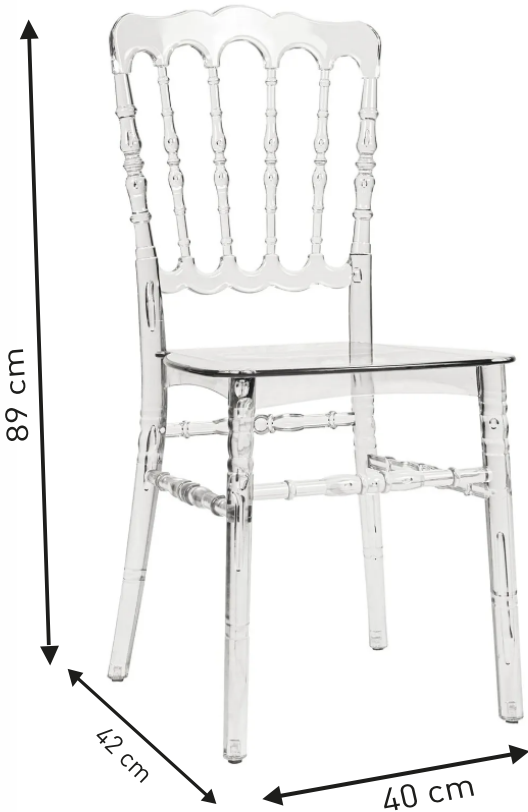

TRANSPARENCY SERA CHAIR

RENKLER
COLORS

PAKET QUANTITY | 12 ADET PCS | KONTAYNER CONTAINER | 1400 ADET PCS | TIR TRUCK | 1600 ADET PCS