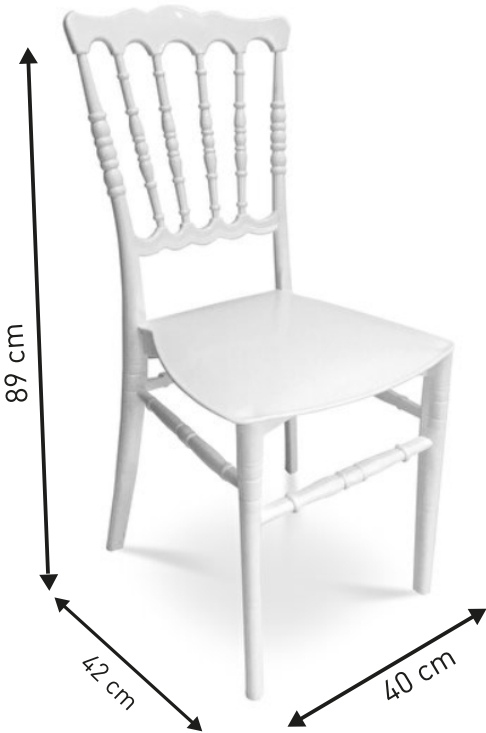

SERA CHAIR

RENKLER
COLORS

PAKET QUANTITY | 12 ADET PCS | KONTEYNER CONTAINER | 1400 ADET PCS | TIR TRUCK | 1600 ADET PCS