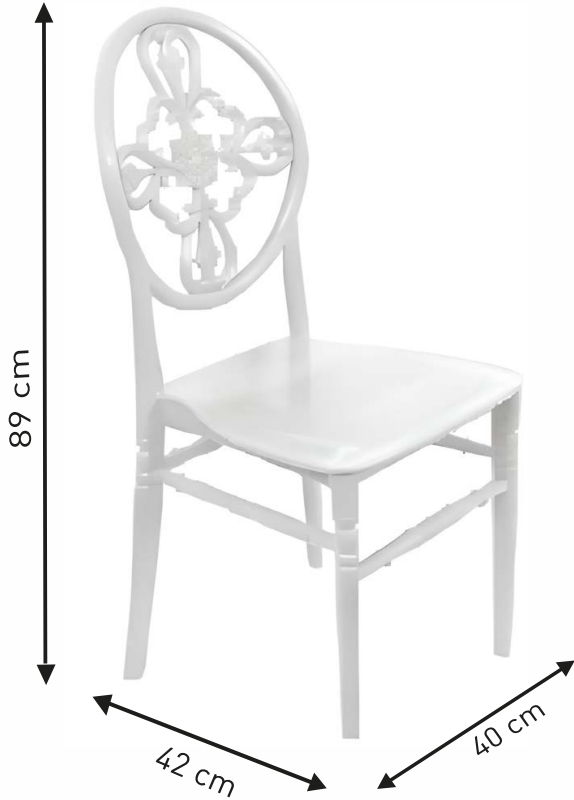

FEZA CHAIR

RENKLER
COLORS

BEYAZ
WHITE

ALTIN
GOLD

METALİZE
METHALIC

SIYAH
BLACK

PAKET QUANTITY | 12 ADET PCS KONTAYNER CONTAINER | 1400 ADET PCS TIR TRUCK | 1600 ADET PCS